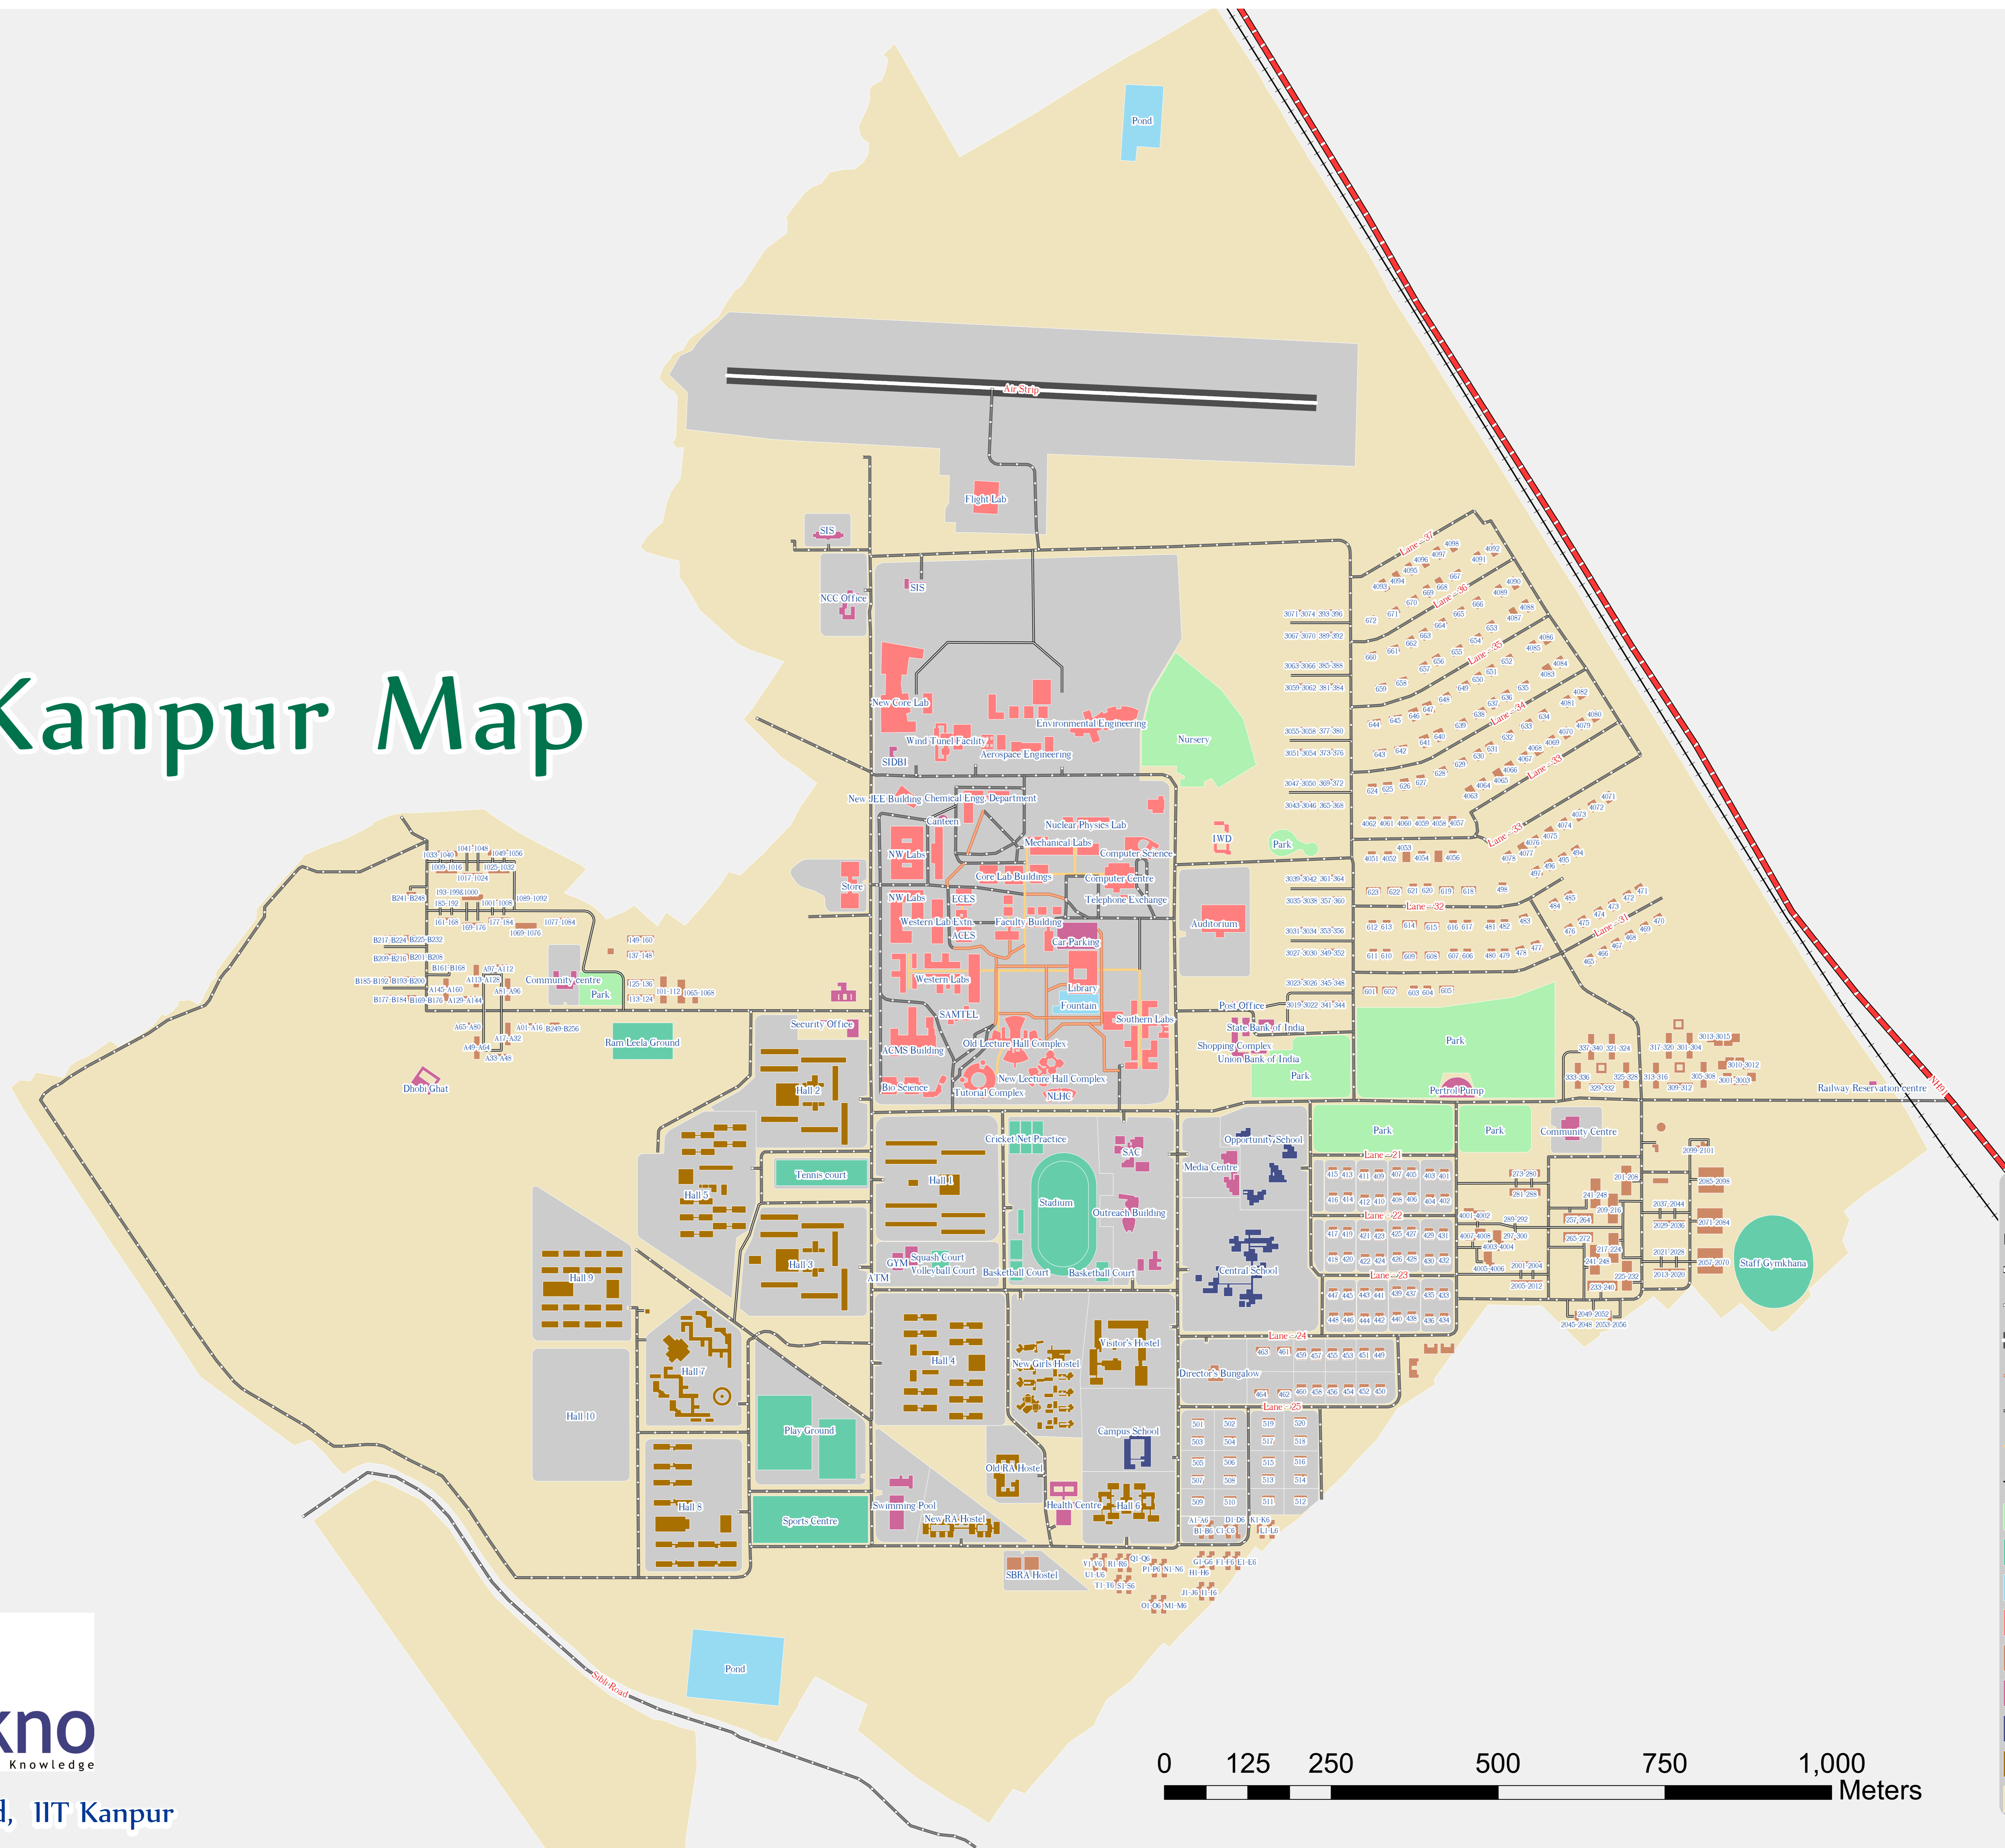

IIT Kanpur Map

Legend

- Road
 - NH
 - Metal
 - Air Strip
 - Brick
 - Cement
 - Kaccha Path
 - Railway Line
- Park
- Play Ground
- Pond
- Academic Building
- House
- Facilities
- School
- Hostel
- Boundary

Prepared By

Geokno (P) Limited, IIT Kanpur